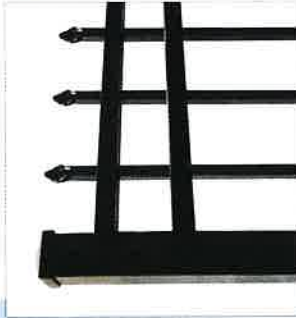

## DISTINCTIVE FEATURES

- Our state-of-the-art powder coating process ensures whatever finish you choose will hold up to the elements. All Independence Aluminum Fencing finishes meet and exceed AAMA 2604 specifications. Advance weather testing proves our powder coating finish performs at twice the performance of our competitors.
- An innovative hidden fastener system locks the panel together from the inside — providing clean lines by hiding unsightly fasteners.
- All Independence Aluminum Fencing panels are rackable to follow variations in terrain — up to 36" for 6' wide panels and up to 48" for 8' panels.

## INDEPENDENCE PREMIUM

Independence Premium panels combine an elegant appearance with superior performance.

- 1 3/16" x 1 1/2" Rails
- 3/4" x 3/4" Square Pickets
- 2 1/2" x 2 1/2" Square Posts
- 8" Wide Panels — Rackability up to 48"
- Available in Black, Bronze, White and Matte Black\*
- Hidden Panel Fastener System

## INDEPENDENCE PLUS

Independence Plus panels offer variety in style and a clean, neighbor-friendly look.

- 1" x 1" Rails
- 3/4" x 3/4" Square Pickets
- 2" x 2" or 2 1/2" x 2 1/2" Square Posts
- 6" Wide Panels — Rackability up to 36"
- Available in Black, Bronze, White and Matte Black\*
- Hidden Panel Fastener System

## INDEPENDENCE

Independence panels are simple and sleek, providing protection for any outdoor space.

- 1" x 1" Rails
- 5/8" x 5/8" Square Pickets
- 2" x 2" Posts
- 6" Wide Panels — Rackability up to 36"
- Available in Black, Bronze, White and Matte Black\*
- Hidden Panel Fastener System