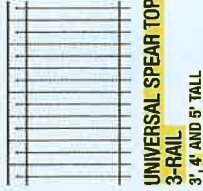

**UNIVERSAL SPEAR TOP
3-RAIL**
3', 4' AND 5' TALL