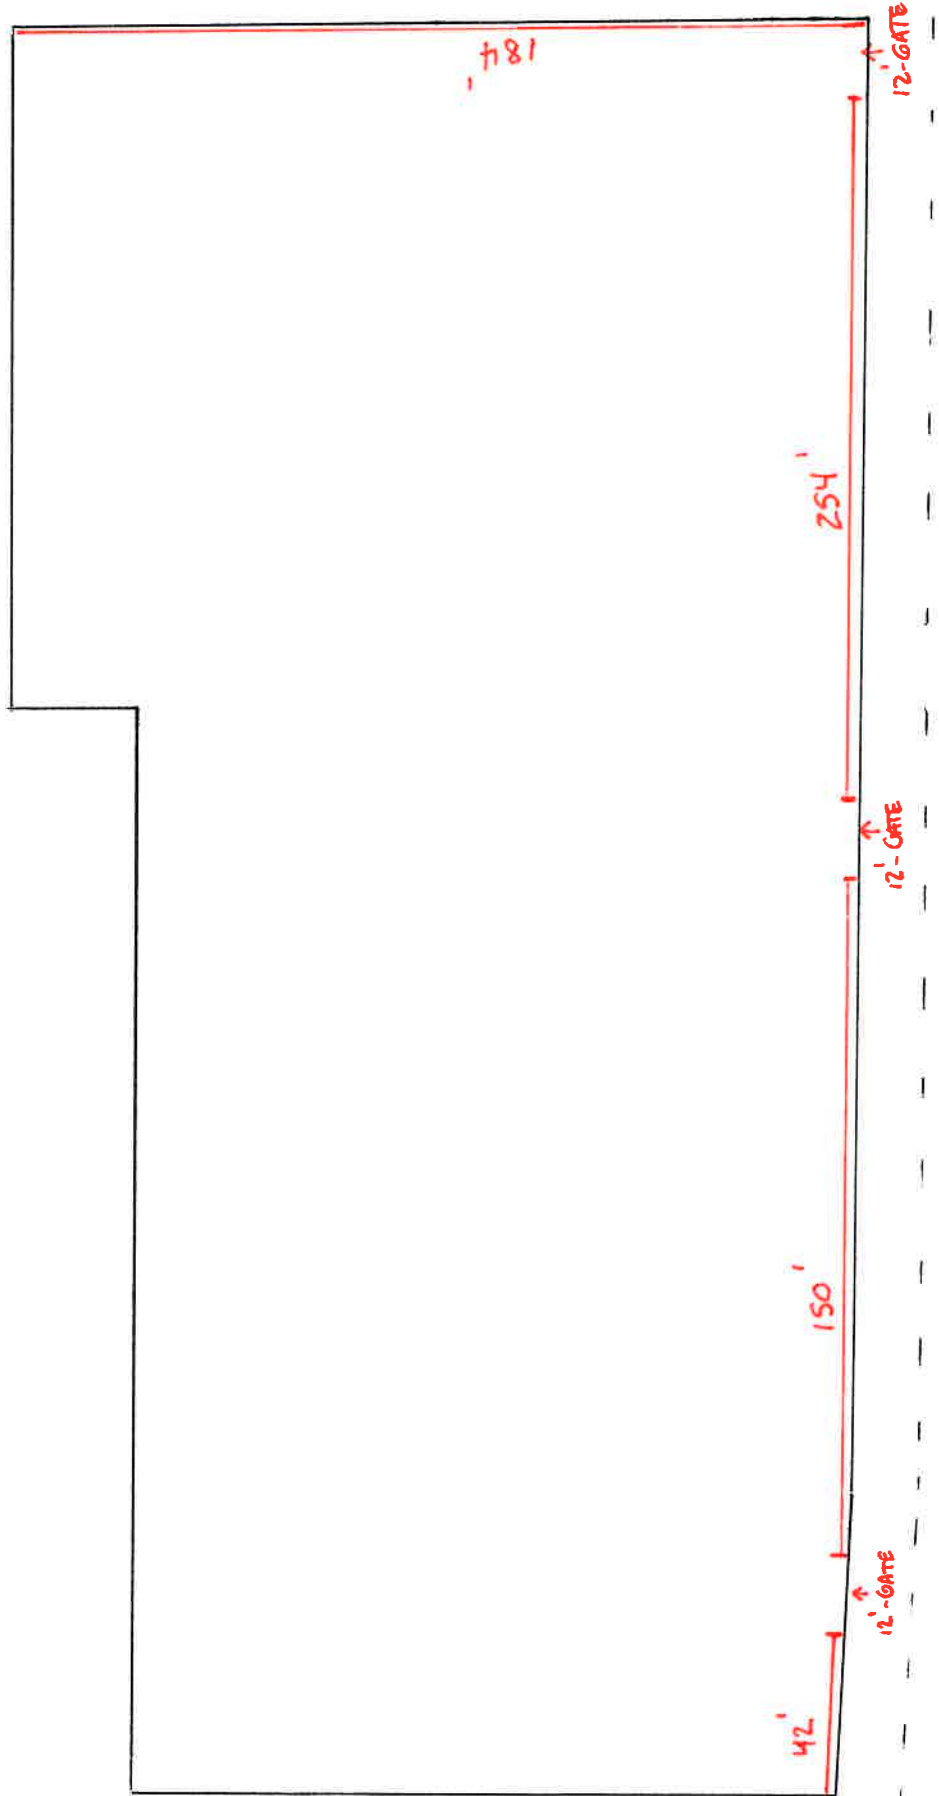

INDEPENDENCE PLUS w/ 2 1/2 x 2 1/2 Sq. Posts
BLACK UNIVERSAL SPEAR PANEL

MASTER
HALCO
ORNAMENTAL ALUMINUM

HIGGINS BAY RD. →

HIGGINS BAY CEMETERY
152 HIGGINS BAY RD.
PISECO, NY 12139

EXHIBIT 2

NO SCALE