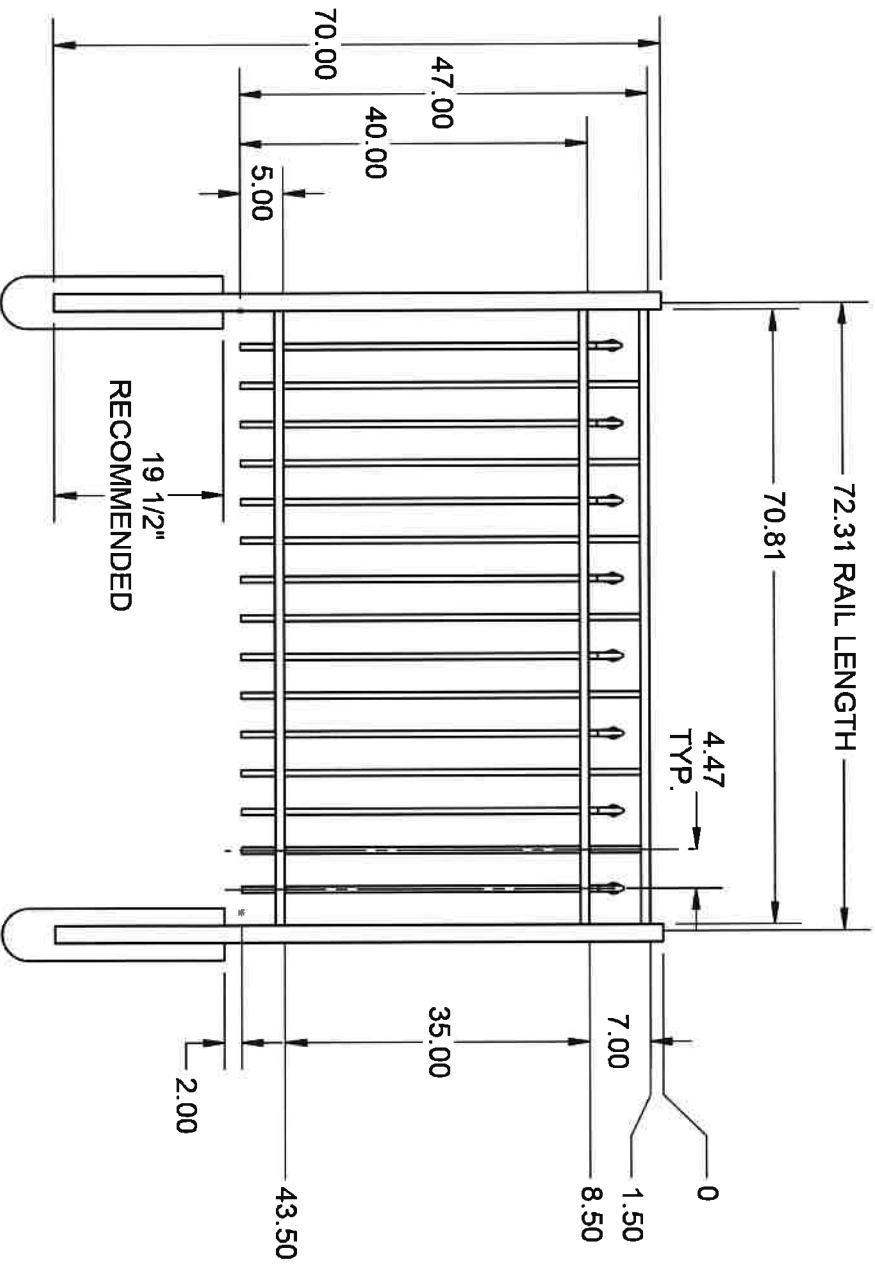

**MASTER
HALCO**

3010 Lyndon B. Johnson Fwy
Ste. 800, Dallas, TX 75234
www.masterhalco.com
Phone No. 800-883-8384

**INDEPENDENCE™ PLUS
ALUMINUM**

UNIVERSAL SPEAR PANEL

BY: ke & sw
DATE: 5/3/18

DWG: IDP + 6'W x 4'H U/S 3R
PB Panel 3/4" x .045 Picket

REV:
REV DATE:

PART NO: 009292 - Black
009352 - Bronze

EXHIBIT 1