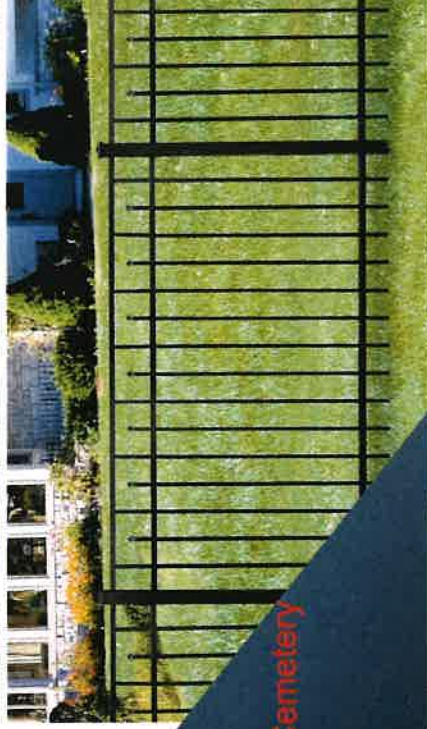

*Matte Black available in select styles

BLACK

BRONZE

WHITE

MATTE BLACK*

*Matte Black available in select styles